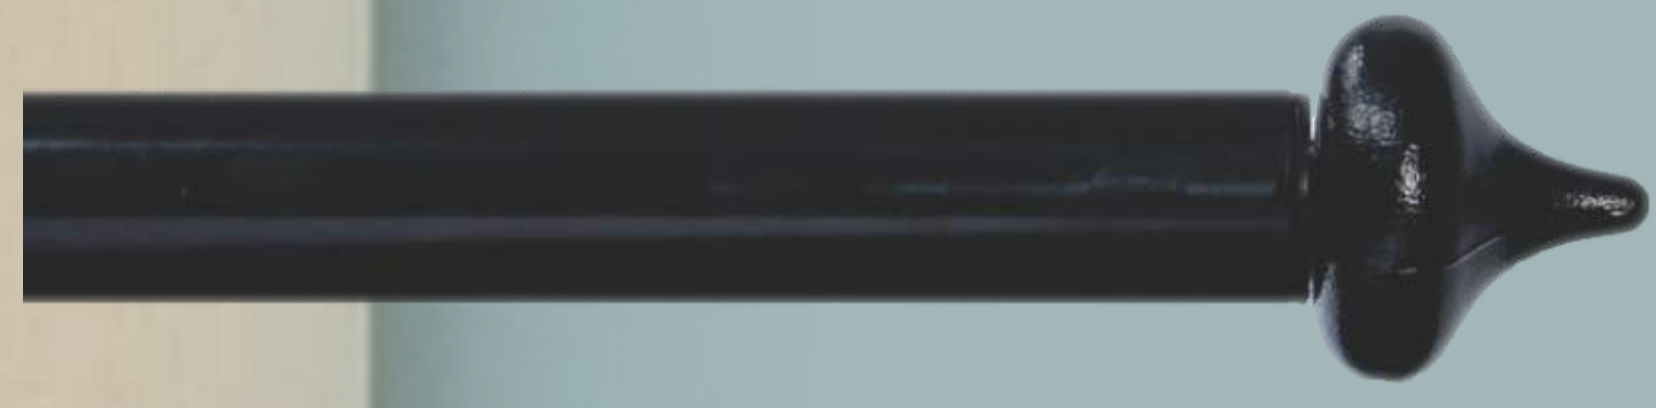

FINISHING TOUCHES

1 2 3 4 YOUR HOME

28mm GYPSEY RANGE

BLACK
Basket Finial

** Available in gold*

GOLD
Fleur De Lis Finial

** Available in black*

BLACK
Tear Drop Finial

** Available in gold*

R6 Hooks
for taped curtains

R7 Hooks
for taped curtains

Pin Valance
for pinch pleat & goblet curtains

Single & Double Brackets
Black, Gold

28mm GYPSEY CURTAIN RINGS
Black, Gold

Generic Tiebacks

** For light to medium weight curtains*

AVAILABLE IN: 1.5m, 2m, 2.5m and 3m